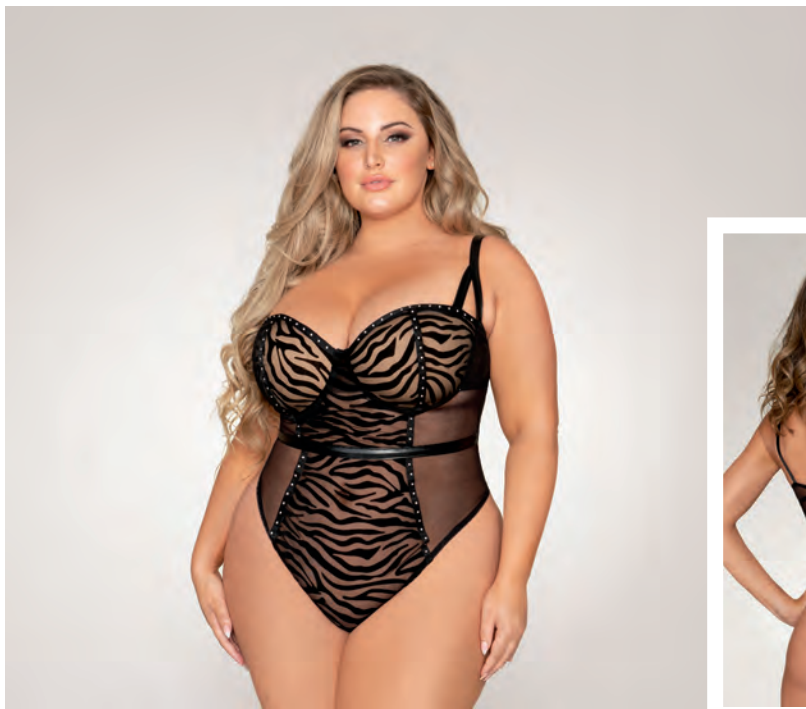

STYLE 12654
S, M, L, XL
Lipstick Red

STYLE 12654X
1X, 2X, 3X
Lipstick Red

STYLE 12462
S, M, L, XL
Black

STYLE 12462X
1X, 2X, 3X
Black

- Scalloped stretch lace and zig-zag elastic detail garter teddy • Underwire cups with adjustable shoulder straps and hook & eye back closure • Attached zig-zag elastic collar with hook & eye back neck
- Attached/adjustable garters • Zig-zag elastic thong attached at side seams • Thong back with snap crotch
- Shown with Style 0007/X thigh highs; sold separately