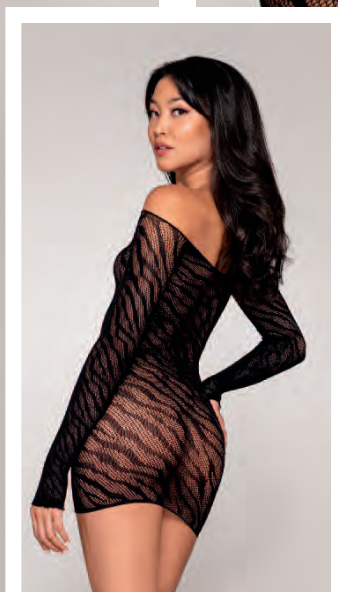

STYLE 12444

• Flocked cheetah print mesh teddy • High-neck halter neckline • Gold metal zipper with O-ring zipper pull • Open back with adjustable elastics and G-string back

STYLE 12444
O/S
Nude/Black

STYLE 12512
O/S
Black