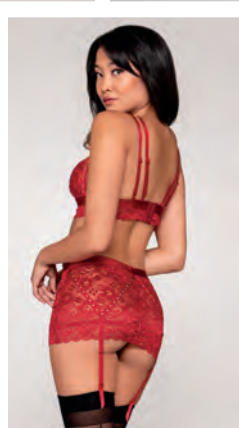

STYLE 8603
S, M, L, XL
Garnet

STYLE 12378
S, M, L, XL
Eggplant, Garnet

STYLE 12378X
1X, 2X, 3X
Eggplant, Garnet

• Eyelash lace and stretch mesh babydoll set • Foam lined, underwire lace cups • Rhinestone studded elastic strappy neckline • Stretch mesh skirt with lace trim hem • Adjustable shoulder straps with hook & eye back closure • Matching mesh G-string included