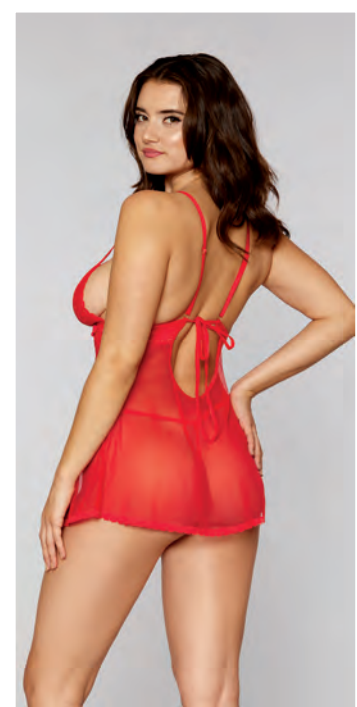

STYLE 12681
O/S
Azalea/Gold

New

STYLE 12701
O/S
Lipstick Red

STYLE 12701X
O/S Queen
Lipstick Red

• Lace and mesh babydoll and G-string set • Lace triangle cups with straps • Gold heart-shaped sliders on front shoulder straps • Adjustable shoulder straps • Tie on the back • Lace trim hem • Mesh G-string