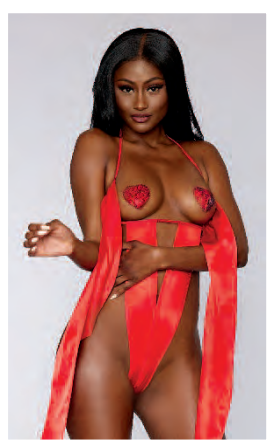

New

• Satin bow teddy and matching wrist restraints set • Open cup with functional large satin bow detail
• Halter neckline with adjustable tie-back closures • Open crotch • Elastic wrist restraints with functional tie included • Pasties not included

STYLE 12673	STYLE 12673X
O/S	O/S Queen
Lipstick Red	Lipstick Red