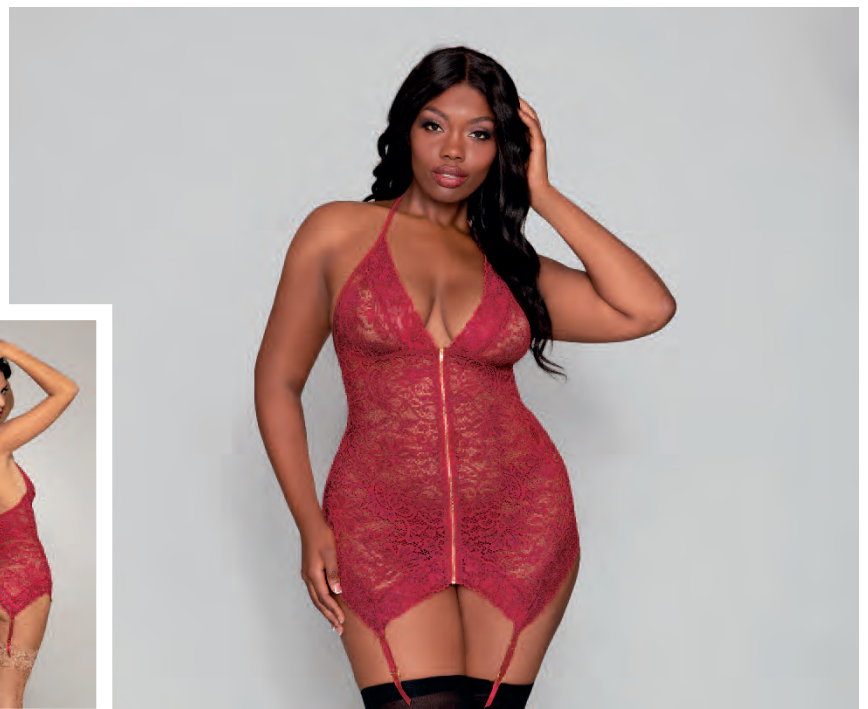

- Stretch lace garter slip • Center front zipper detail • Adjustable halter neck and back tie closure
- Fixed adjustable garter straps • Matching G-string included • Shown with Style 0001 thigh highs; sold separately • Plus size shown with 0007X thigh highs; sold separately

STYLE 12488	STYLE 12488X
O/S	O/S Queen
Garnet	Garnet