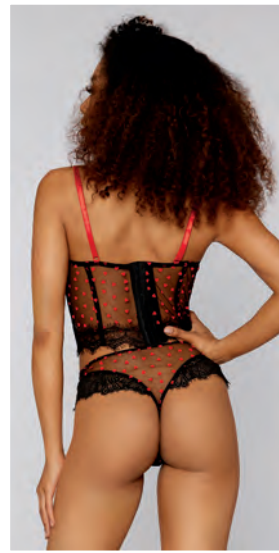

New

- Bias cut satin camisole and thong set • Eyelash lace trim with velvet ribbon detail • Adjustable shoulder straps
- Matching thong included

STYLE 12647
S, M, L, XL
Lipstick Red

New

STYLE 12662

STYLE 12662
S, M, L, XL
Black/Red