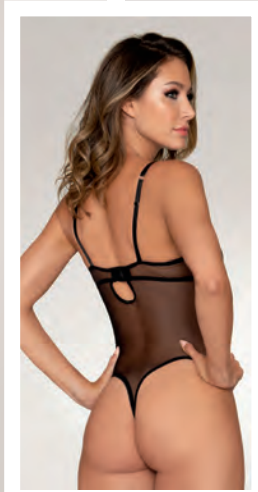

STYLE 12654
S, M, L, XL
Lipstick Red

STYLE 12654X
1X, 2X, 3X
Lipstick Red

STYLE 12462
S, M, L, XL
Black

STYLE 12462X
1X, 2X, 3X
Black

- Scalloped stretch lace and zig-zag elastic detail garter teddy • Underwire cups with adjustable shoulder straps and hook & eye back closure • Attached zig-zag elastic collar with hook & eye back neck
- Attached/adjustable garters • Zig-zag elastic thong attached at side seams • Thong back with snap crotch
- Shown with Style 0007/X thigh highs; sold separately