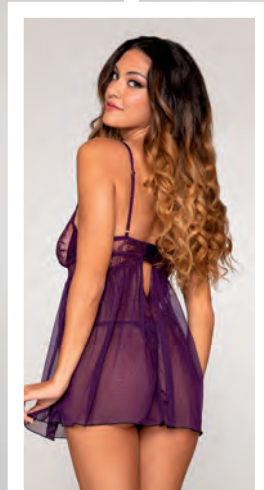

STYLE 12468
S, M, L, XL
Plum

• Eyelash lace with black cording accent garter teddy • Underwire cups with strappy neckline and gold ring details • Adjustable shoulder straps with hook & eye back closure • Attached high waisted panty with garter belt details • Adjustable hook & loop back waist closure • Attached/adjustable garters • Thong back with snap crotch • Shown with Style 0007 thigh highs; sold