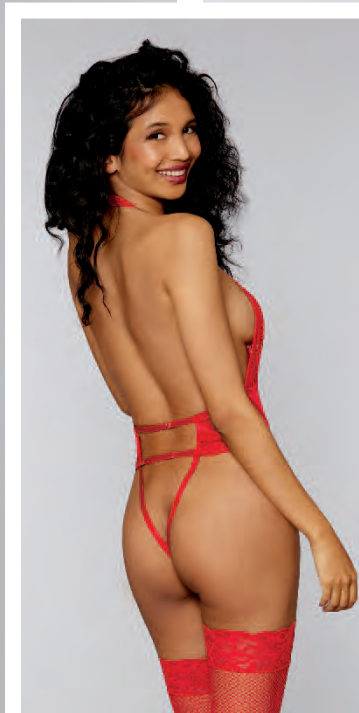

New

STYLE 12670 O/S Lipstick Red
STYLE 12670X O/S Queen Lipstick Red

• Stretch lace and stretch velvet garter teddy • Halter neckline with hook & eye back closure
• Velvet waist corset detail with adjustable back elastic straps • Open crotch • Attached/adjustable front garters • Shown with Style 0001 thigh highs; sold separately