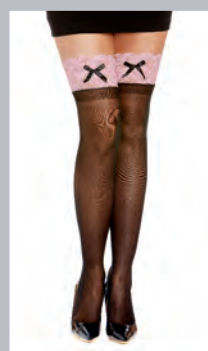

- Sheer thigh high stockings with contrast lace • Stay-up silicone lace top • Satin bow detail

STYLE 0026
O/S
Black/Red,
Black/Pink

- Sheer thigh high stockings • Metallic back seam detail • Plain top • Shown with Style 9382 garter belt; sold separately

STYLE 0342
O/S
Black