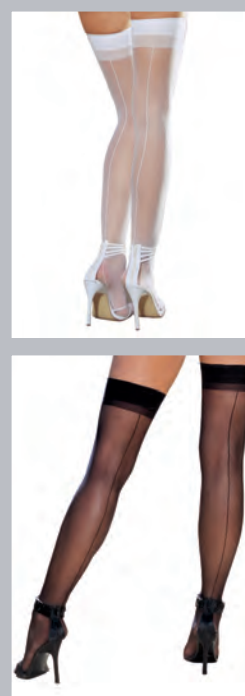

- Sheer thigh highs with stay-up silicone lace top

Sleeve Packaging

STYLE 7030, 7030X
O/S, O/S Queen
Black, White