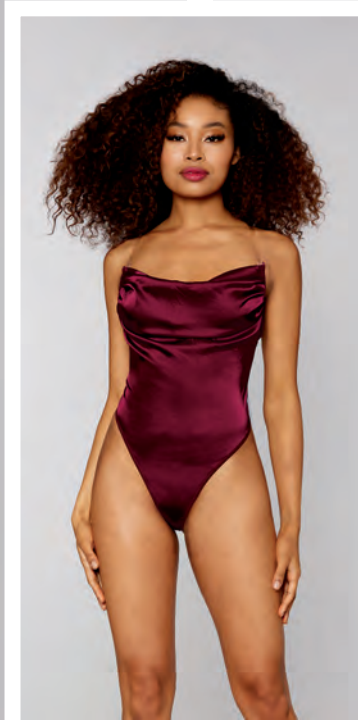

New

- Stretch satin cowl neck teddy with stretch mesh back • Snag-free, removeable rhinestone shoulder straps
- Clear removable shoulder straps included • High cut leg opening • Thong back with snap crotch

STYLE 12693
S, M, L, XL
Burgundy