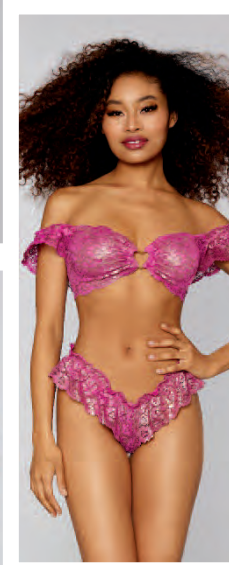

New

STYLE 12677 & 12705

STYLE 12677
O/S
Azalea/Gold

• Gold foil, stretch lace bralette and panty set • Cute ruffle shoulder straps can be worn on, or off the shoulder
• Center heart detail • Matching flutter panty included