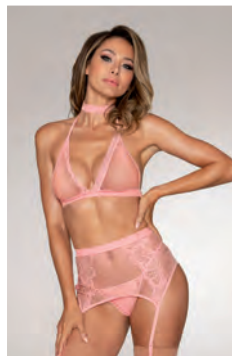

- Stretch galloon lace teddy
- Unlined triangle cups
- Peek-a-boo cutouts
- Open crotch
- Criss-cross adjustable straps
- G-string back

- Stretch scalloped lace and stretch fishnet collared merriwidow and G-string set
- Stretch velvet elastic details
- Keyhole with waist adjustment in back
- Attached garters
- Ribbon tie at back neck
- Matching G-string
- Shown with style 0007 thigh highs; sold separately

- Fishnet and lace four-piece set with stretch velvet trim accents
- Halter bralette with adjustable back closures
- Garter belt with attached/adjustable garters and adjustable waistband
- Matching fishnet G-string
- Velvet choker necklace included
- Shown with Style 0007/X thigh highs; sold separately