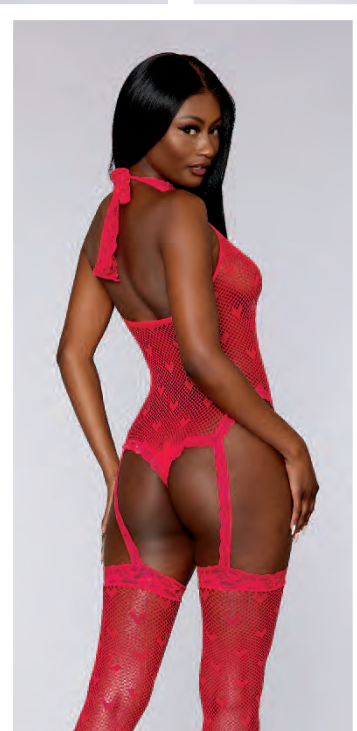

New

• Seamless heart fishnet teddy bodystocking • Halter neckline with keyhole opening and tie back neck closure • Stretch lace trims • Thong back teddy • Attached lace garters and matching thigh high stockings

STYLE 0412 **STYLE 0412X**
O/S O/S Queen
Lipstick Red Lipstick Red