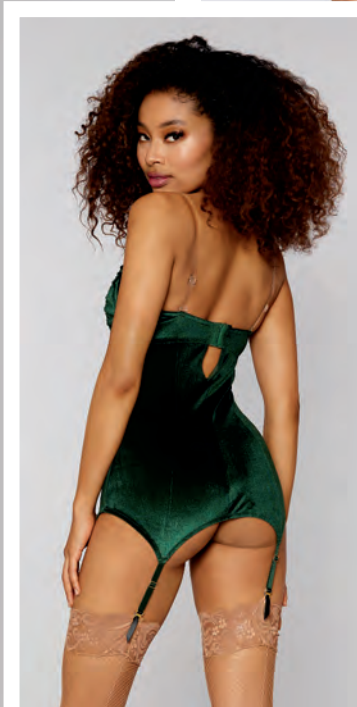

New

STYLE 12633
S, M, L, XL
Evergreen

STYLE 12633X
1X, 2X, 3X
Evergreen

- Stretch velvet garter slip with lace cup accent • Cup has boning support and ruching accent
- Adjustable/removable clear shoulder straps and hook & eye back closure • Attached/adjustable garters
- Shown with Style 0001 & 0001X thigh highs; sold separately