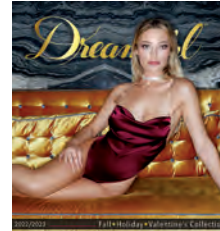

Dreamgirl 2022/2023
Fall•Holiday•Valentine's Catalog
9.25" x 9.75", 23.5cm x 24.7cm
112 pages
Item: 2022-F1

Women's US Size Chart															
SIZE	REGULAR SIZES									PLUS SIZES					
	XS	S	M	L	XL	S/M	M/L	L/XL	O/S	1X/2X	3X/4X	1X	2X	3X	O/S QUEEN
CORSET SIZE	0-2	2-6	6-10	10-14	14-16	2-8	8-14	14-16	2-14	16-20	22-24	16-18	20-22	24-26	16-22
CUP	A	A/B	B/C	C/D	D/E	A/B	B/C	C/D	B/C	D/DD	DD	D/DD	DD/DDD	DDD/F	D/DD
BUST	30"-32"	32"-34"	34"-36"	36"-38"	38"-40"	32"-34"	36"-38"	38"-40"	32"-38"	40"-46"	46"-52"	44"-46"	48"-50"	52"-54"	40"-50"
WAIST	23"-25"	25"-27"	27"-29"	29"-31"	31"-33"	25"-27"	28"-32"	31"-33"	24"-31"	36"-42"	42"-46"	38"-40"	42"-44"	46"-48"	36"-44"
HIP	32"-34"	34"-36"	36"-38"	38"-40"	40"-42"	34"-36"	38"-40"	40"-42"	34"-40"	44"-50"	50"-54"	46"-48"	50"-52"	54"-56"	42"-52"
INSEAM	32"	32"	32"	32"	32"	32"	32"	32"	32"	32"	32"	32"	32"	32"	32"
RISE	6 1/2"-7"	7"-7 1/2"	7 1/2"-8"	8"-8 1/2"	8 1/2"-9"	7 1/2"-8"	8"-8 1/2"	8 1/2"-9"	7 1/2"-8"	9"-9 1/2"	10"-10 1/2"	9"- 9 1/2"	10"- 10 1/2"	11"- 11 1/2"	9"- 10"
WEIGHT	85 lbs-90 lbs	90 lbs-120 lbs	120 lbs-140 lbs	140 lbs-160 lbs	160 lbs-180 lbs	90 lbs-130 lbs	130 lbs-160 lbs	160 lbs-180 lbs	90 lbs-160 lbs	165 lbs-220 lbs	220 lbs-265 lbs	180 lbs-220 lbs	220 lbs-260 lbs	260 lbs-300 lbs	180 lbs-260 lbs

Women's INTERNATIONAL Size Chart															
UK	REGULAR SIZES									PLUS SIZES					
	XS	S	M	L	XL	S/M	M/L	L/XL	O/S	1X/2X	3X/4X	1X	2X	3X	O/S QUEEN
FRANCE/SPAIN	0-2	6-8	10-12	14-16	16-18	6-10	12-16	16-18	6-16	18-22	24-26	18-20	22-24	26-28	18-24
GERMANY	30-32	32-34	36-38	40-42	42-44	32-36	38-42	42-44	32-42	44-48	50-52	44-46	48-50	52-54	44-50
ITALY	34-36	38-40	42-44	46-48	48-50	38-42	44-48	48-50	38-48	50-54	56-58	50-52	54-56	58-60	50-56
JAPAN	5	7-9	11-13	15-17	19-21	7-13	13-17	19-21	7-17	21-25	25-29	21-23	25-27	29-31	21-25
CUP	A	A/B	B-C	C/D	D/E	A/B	B/C	C/D	B/C	D/DD	DD	D/DD	DD/DDD	DDD/F	D/DD
US CORSET SIZE	32	34	36	38	40	32	34	36	38	40	42	44	46	48	40
BUST	76cm-81cm	81cm-86cm	86cm-91cm	91cm-97cm	97cm-102cm	81cm-86cm	91cm-97cm	97cm-102cm	81cm-97cm	102cm-117cm	117cm-132cm	112cm-117cm	122cm-127cm	132cm-137cm	112cm-127cm
WAIST	54cm-64cm	64cm-69cm	69cm-74cm	74cm-79cm	79cm-84cm	61cm-66cm	71cm-81cm	79cm-84cm	61cm-86cm	91cm-107cm	107cm-117cm	96.5cm-101.5cm	107cm-112cm	117cm-122cm	91cm-112cm
HIP	81cm-86cm	86cm-91cm	91cm-97cm	97cm-102cm	101cm-107cm	86cm-91cm	97cm-102cm	101cm-107cm	91cm-102cm	112cm-127cm	127cm-137cm	117cm-122cm	127cm-132cm	137cm-142.5cm	107cm-135cm
INSEAM	81cm	81cm	81cm	81cm	81cm	81cm	81cm	81cm	81cm	81cm	81cm	81cm	81cm	81cm	81cm
RISE	16cm-18cm	18cm-19cm	19cm-20cm	20cm-22cm	22cm-23cm	19cm-20cm	20cm-22cm	22cm-23cm	19cm-20cm	23cm-24cm	25cm-27cm	23cm-24cm	25.5cm-26.5cm	28cm-29cm	23cm-25cm
WEIGHT	39kg-41kg	41kg-54kg	54kg-64kg	64kg-73kg	73kg-85kg	41kg-59kg	59kg-73kg	73kg-85kg	41kg-73kg	75kg-100kg	100kg-120kg	81kg-100kg	100kg-118kg	118kg-136kg	82kg-118kg