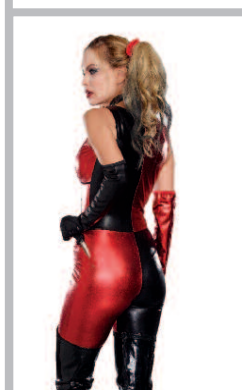

“Harlequin Blaster”

S, M, L, XL

1. Metallic color-blocked, zipper-front jumpsuit with sequin detailing and attached chain
   - Fingerless gloves
   - Choker
   - Faux knife
2. (Hair ties and bat not included)
   (Four-Piece Set)