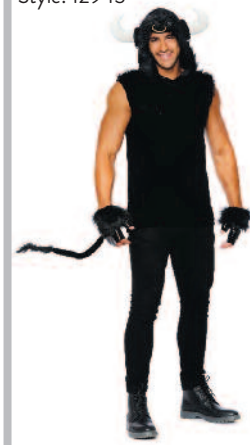

Style: 12943