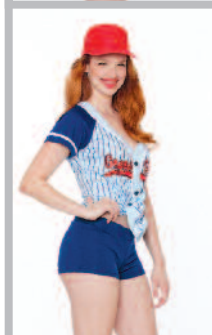

6469

"Grand Slam"

S, M, L, XL

1. Snap-front dress with sequin embroidered "Grand Slam" with number "10" detail
   - Stretch-knit short with elastic waist
   - Baseball cap
   - Athletic knee-high socks
2. (Four-Piece Set)