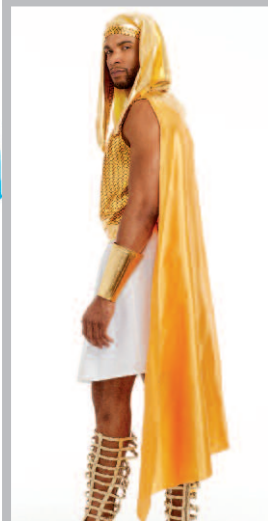

"Ramses"

M, L, XL, XXL

- Egyptian collar with attached gold cape
- Royal Nemes headpiece
- Egyptian Shendyt skirt with embellished waistband
- Metallic printed gold shirt can be worn optionally
- Wrist gauntlets (Scepter not included)

(Five-Piece Set)