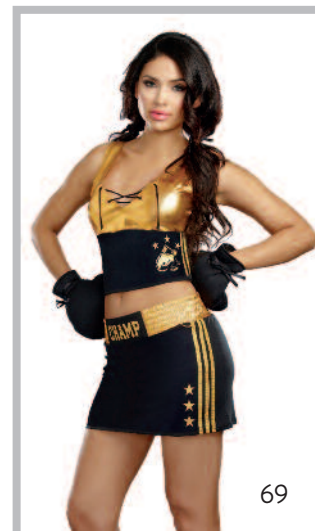

"World Champion"

S, M, L, XL

1. Black and gold satin hooded boxing robe with belt
   - Matching lace-up crop top with screen detailing
   - Faux boxing gloves
   - Printed matching skirt with loop to hold gloves
2. (Four-Piece Set)