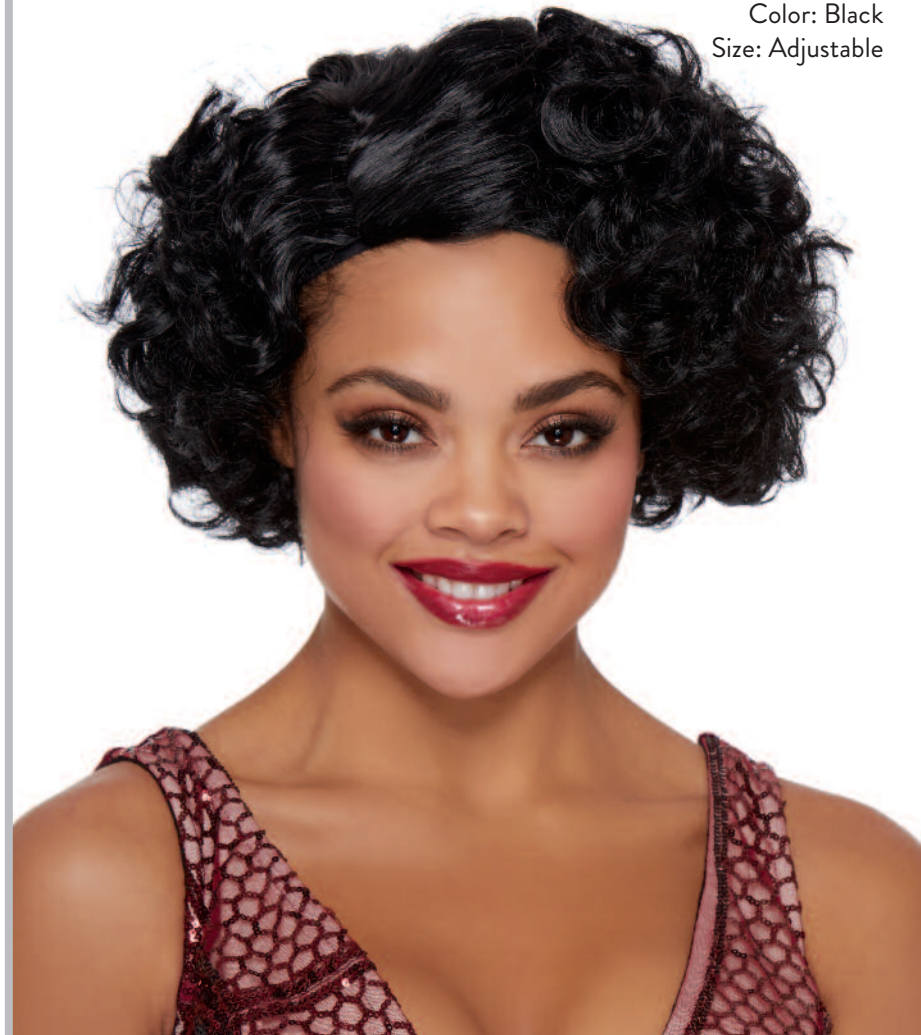

Color: Gray Mix & Dark Gray

Size: Adjustable

11689

“Long Layered Wig”

Color: White

Size: Adjustable

12306
"Split Hues Glam Wig"
Color: Black/White
Size: Adjustable

12300
"Flapper Wig"
Color: Black
Size: Adjustable