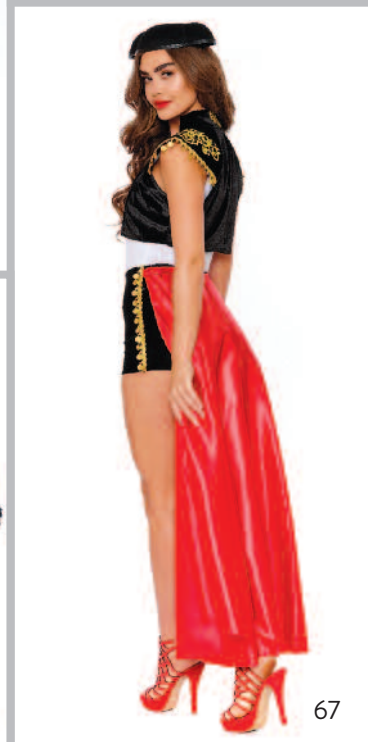

Style: 12953

NEW

12953

“La Matadora”

S, M, L, XL

- Molded felt hat
- Knit and velvet romper with coin trim and front appliqué
- Cropped velvet vest with gold appliqué
- Detachable satin skirt (Four-Piece Set)