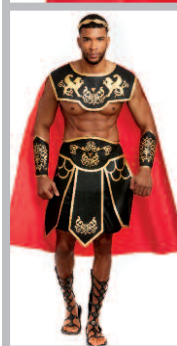

“Julius Caesar”

M, L, XL, XXL

1. Embellished foil-printed collar with attached satin cape
   - Foil-printed skirt
   - Gauntlets
   - Gold leaf headpiece
   - Sleeveless shirt can be worn optionally
2. (Five-Piece Set)