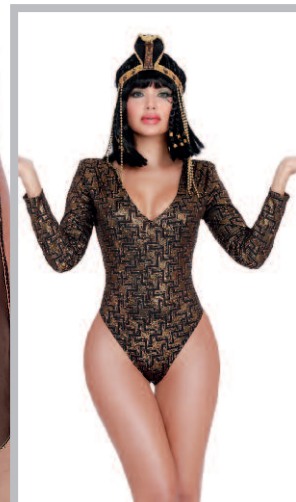

"Queen Cleo"

XS, S, M, L, XL

- Printed bodysuit with snap-crotch
- Chiffon skirt with side slits and Ankh symbol
- Rhinestone embellished headpiece with cobra (Scepter and wig not included)

(Three-Piece Set)

Shown With:

10832 Egyptian Queen Wig