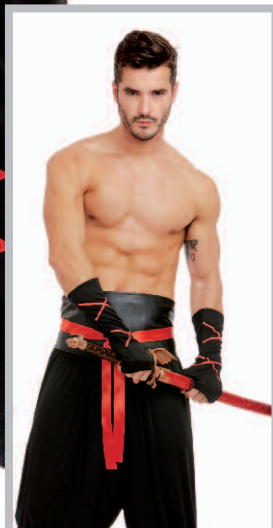

(Two-Piece Set)

Shown With:

10832 Cleopatra Wig

11656 Cleopatra Headpiece

11931

“Ninja” (Men’s)

M, L, XL, XXL

- Dragon screen-printed hooded shirt
 - Harem-style pants with fitted, contrast lace-up detail
 - Fingerless gloves with contrast lace-up detail
 - Faux-leather Obi belt
 - Face mask
- (Sword not included)
(Five-Piece Set)